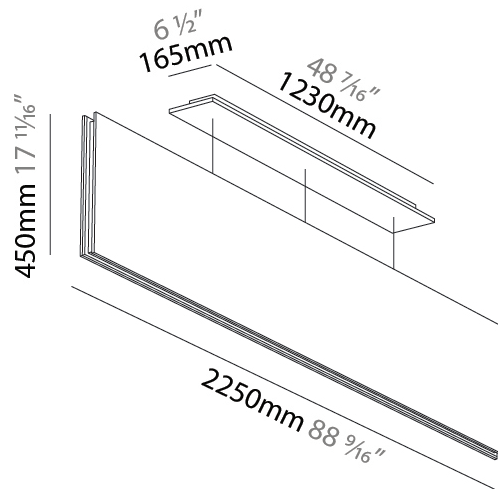

1. To build a product code in our configurator select the specify button on the base model # product page
2. To build a manual product code on this datasheet choose from the options listed below in blue font and add the suffix to the base model #

GENERAL

Series: Lullaby
Brand: Prolicht
Division: Architectural
Mounting Type: Suspension
Mounting Location: Ceiling
Subcategory: Acoustic

PHYSICAL

Shape: Rectangle
Length (mm): 2250
Length (in): 88 ⁹/₁₆
Width (mm): 50
Width (in): 1 ¹⁵/₁₆
Height (mm): 450
Height (in): 17 ¹¹/₁₆
Light Distribution: Direct
Fixture Finish: [ANC](#) / [ASH](#) / [BNA](#) / [BTC](#) / [BZE](#) / [CEL](#) / [EGG](#) / [EVG](#) / [FOG](#) / [FOS](#) / [FST](#) / [FUA](#) / [IRI](#) / [IRO](#) / [KHA](#) / [LIC](#) / [LIM](#) / [MER](#) / [MSN](#) / [MUS](#) / [ONX](#) / [PEA](#) / [PLU](#) / [POL](#) / [PPY](#) / [RAY](#) / [ROY](#) / [RST](#) / [STE](#) / [SWD](#) / [TAN](#) / [TAU](#)
Fixture Material: Aluminum
Cable Details: 2,000mm / 6,000mm Transparent Cable

ELECTRICAL

Lamp Type: LED
Input Wattage (W): 47
Total Output Wattage (W): 42.7
Dimming: [Non-Dimmable](#) / [0-10V Dimming](#)
Driver Included: Yes
Driver Location: Integrated
Driver Type: Constant Current - Universal
Driver Class: Class 2
Input Voltage (V): 120 - 277

LED

Color Temperature (°K): [2700](#) / [3000](#) / [3500](#) / [4000](#)
Max. Delivered Lumen (lm): 6286 / 6378 / 6445 / 6562
Nominal Lumen (lm): 7510 / 7620 / 7700 / 7840
CRI: >90 CRI
Lamp Life (hrs): 80000

OPTICAL

Beam Angle: 80

RATINGS AND CERTIFICATIONS

Certified By: Certified for North American Standards
IP rating: IP20