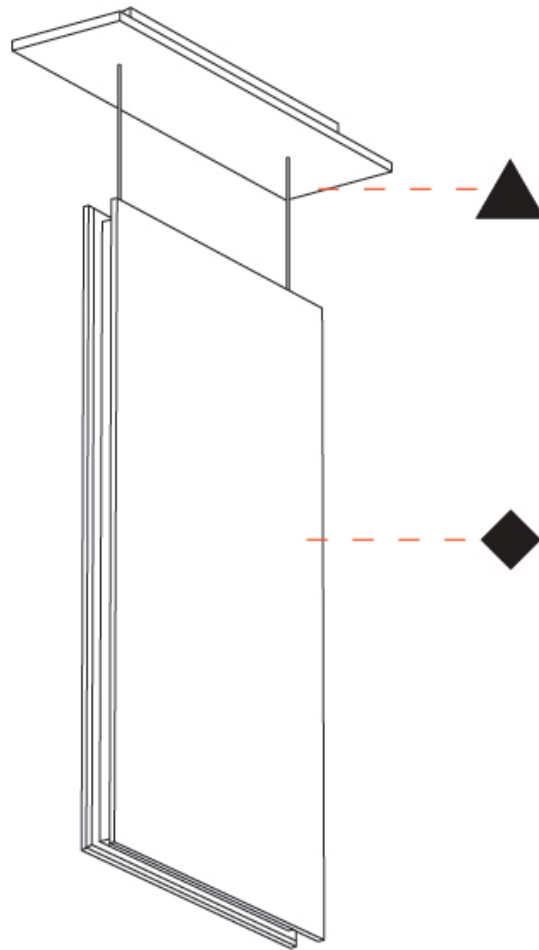

A300695-

PROJECT

TYPE

SPECIFIER

QUANTITY

DATE

A